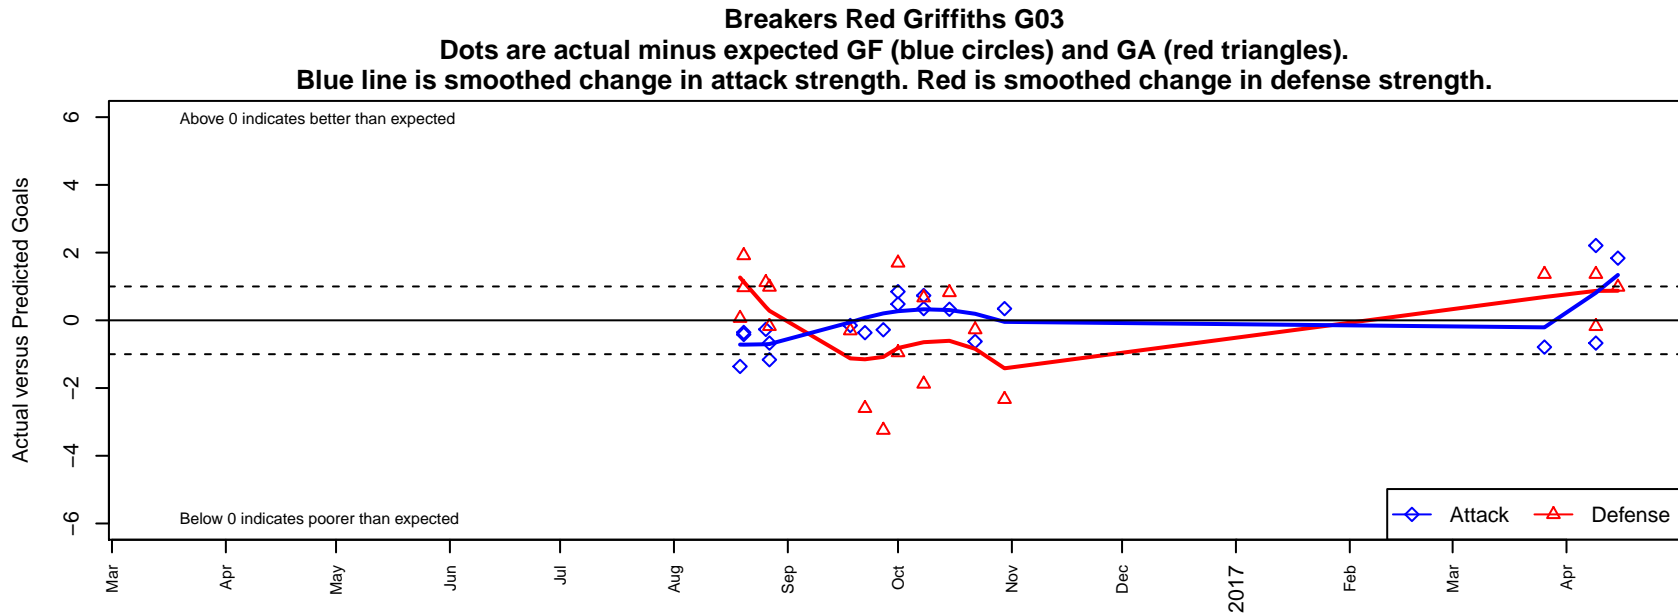

**attack and defense variance (black dot)
relative to other teams
and top 10 in region**

**attack and defense rating
relative to others at age
and all opponents in last 13 months**

Breakers Red Griffiths G03

Breakers SC
Spokane, WA
G03 total strength=824
attack=1.12 defense=1.05
fall league = PSPL-Inland Copa 1 U14
spr league = Spr PSPL-Inland Copa 2 U14

alt names used:
BREAKERS FC G03 BREAKERS FC RED GR
G03 Breakers FC Red Griffiths
IEYSA Breakers FC – Red G03 Griffiths
IEYSA Breakers FC – Red G03 Griffiths
SPOKANE BREAKERS FC G03 RED GRIFFIT

Venues played:
2016 Xtreme Cup GU14
2016 River City Challenge U14 (2003) U14
2016 PSPL-Inland Copa 1 U14
2016 Spr PSPL-Inland Copa 2 U14