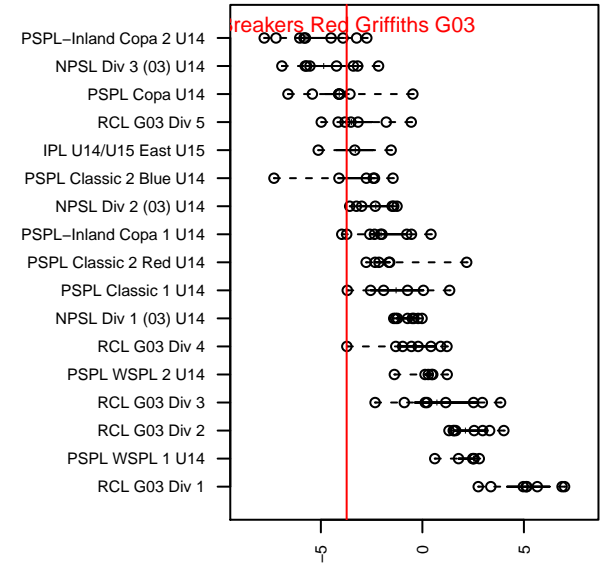

**attack and defense rating
relative to others at age
and all opponents in last 13 months**